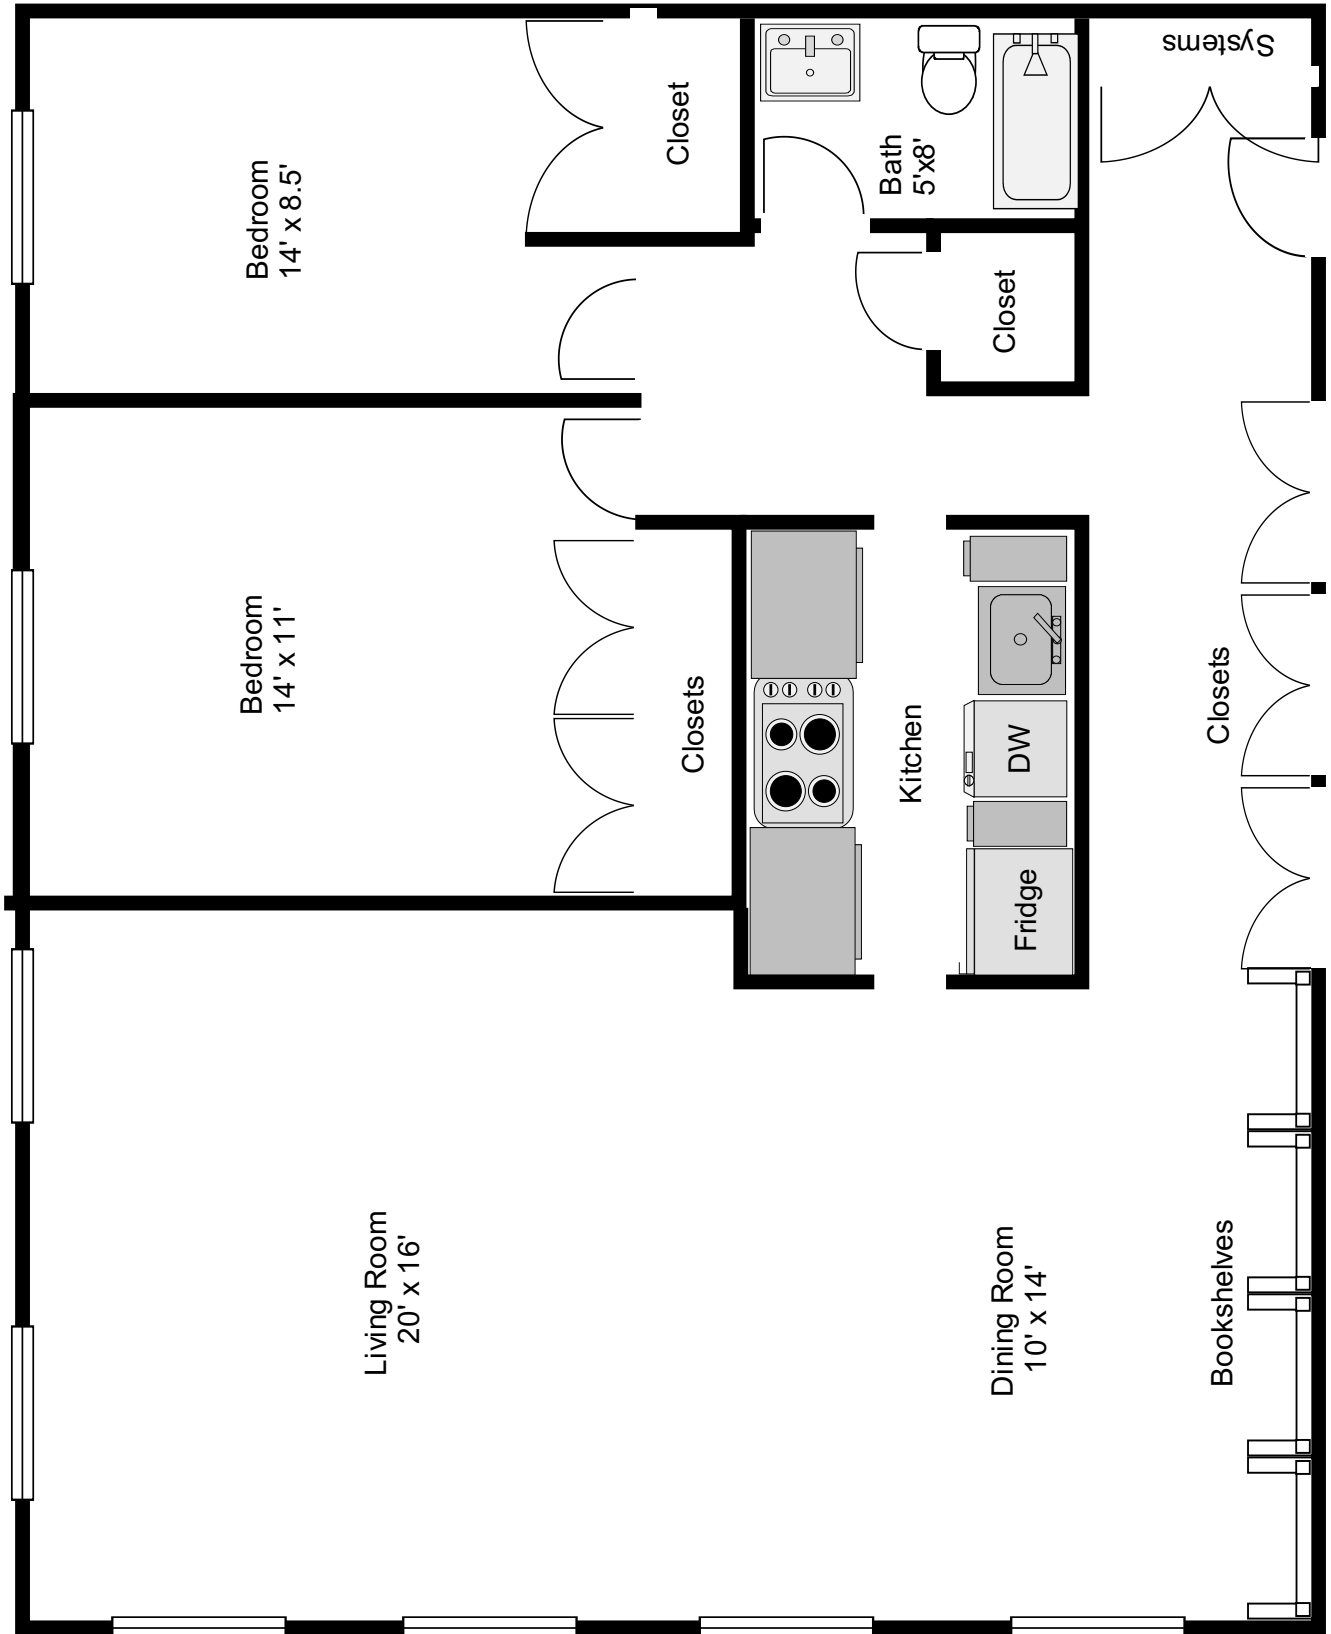

185 Morrison Ave #101, Somerville, MA 02144

Floor plans are for informational purposes only. The dimensions are estimates & not guaranteed.