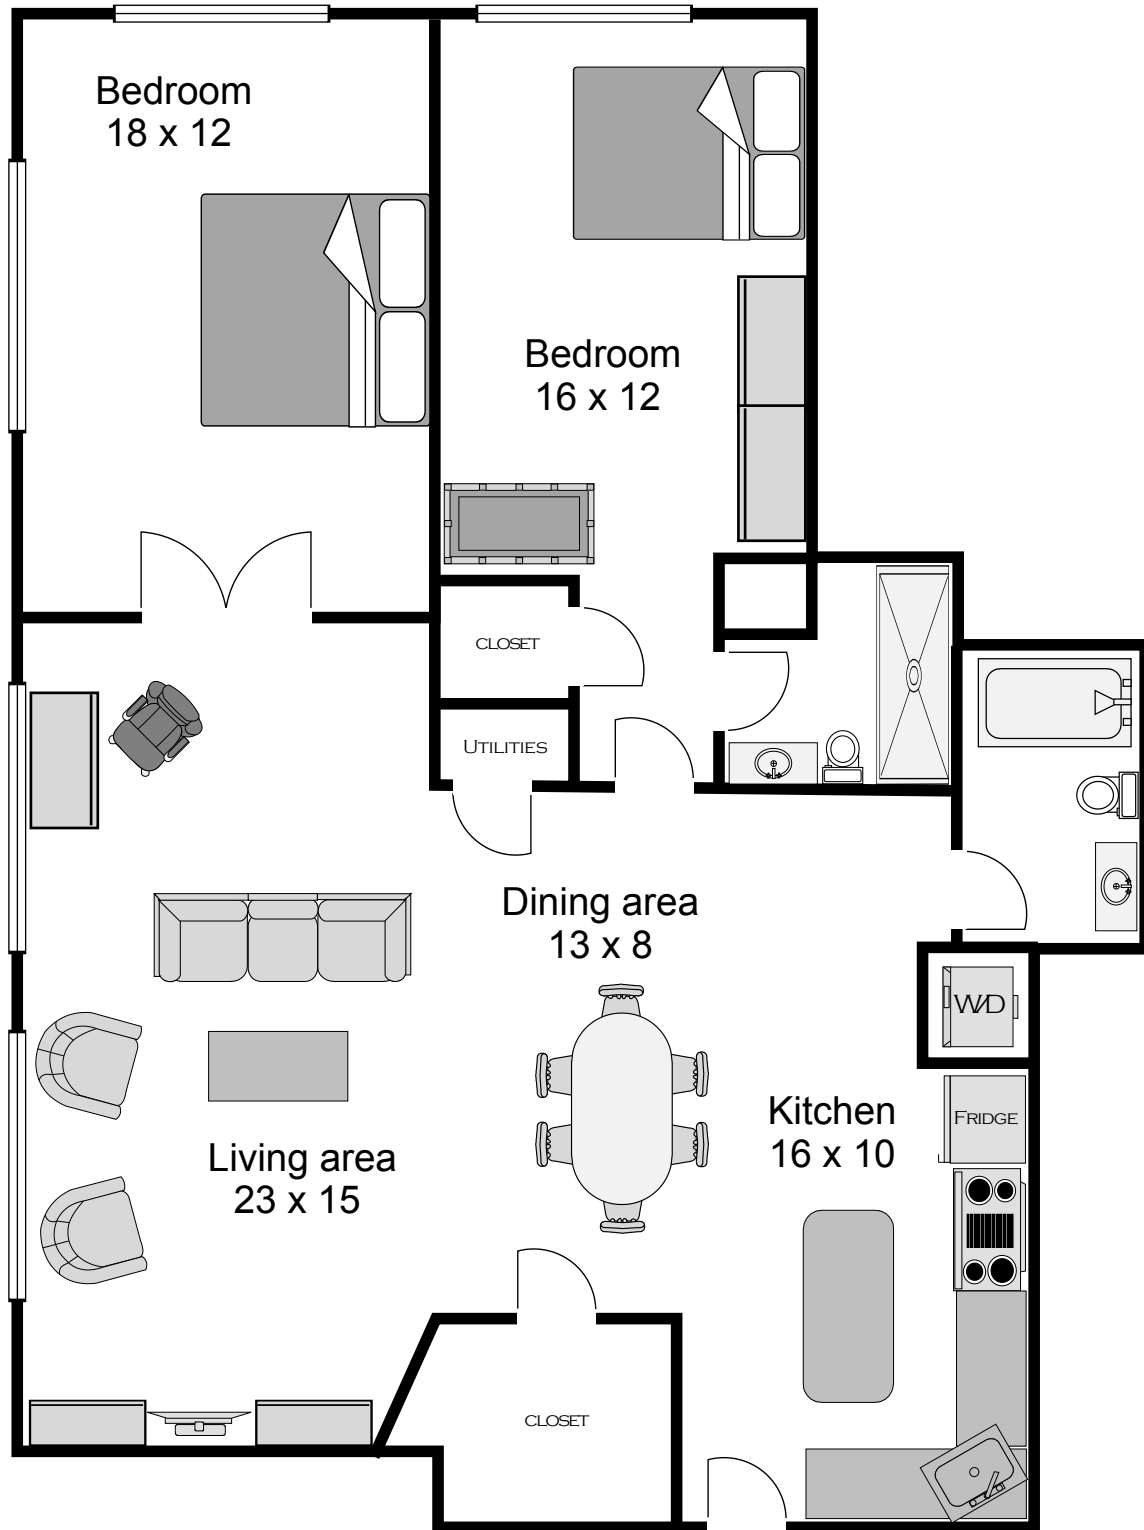

141 W 2ND ST UNIT 102

SOUTH BOSTON, MA

Floorplan is for illustrative purposes only, subject to variations and not to scale.

Dimensions, square footage & floor plans are approximate only.

Copyright © 2019 bryanbarth.com