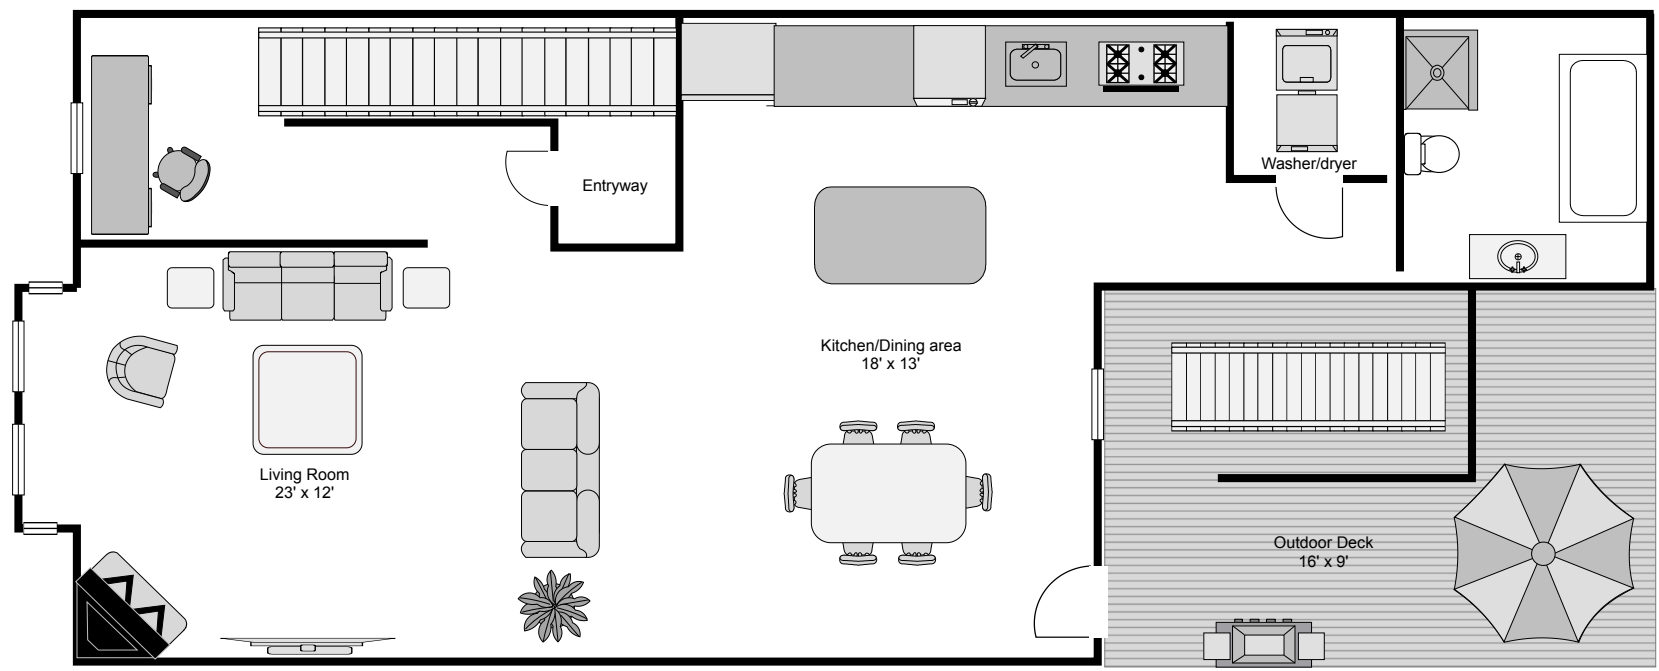

261 West 5th St Unit 2
SOUTH BOSTON, MA

Floorplan is for illustrative purposes only, subject to variations and not to scale.
Dimensions, square footage & floor plans are approximate only.
Copyright © 2020 Barth RE Photo. Any use, reproduction, copying, modification or derivative work of the plan is a violation of United States Federal Copyright Act.