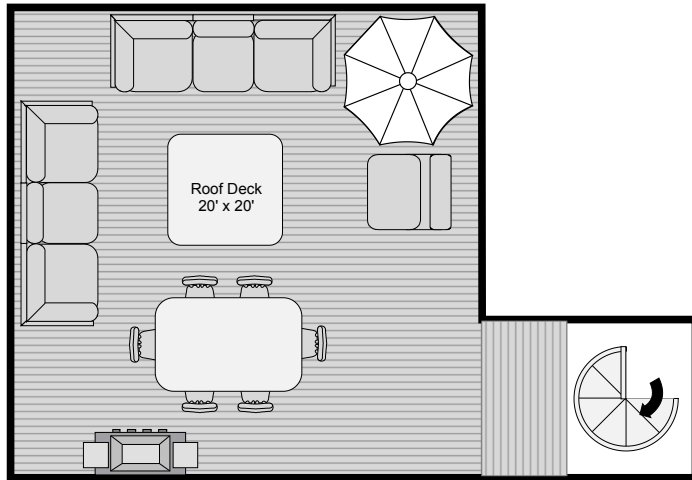

The Penthouse at 310 Columbus Avenue

BOSTON, MA

Roof Deck