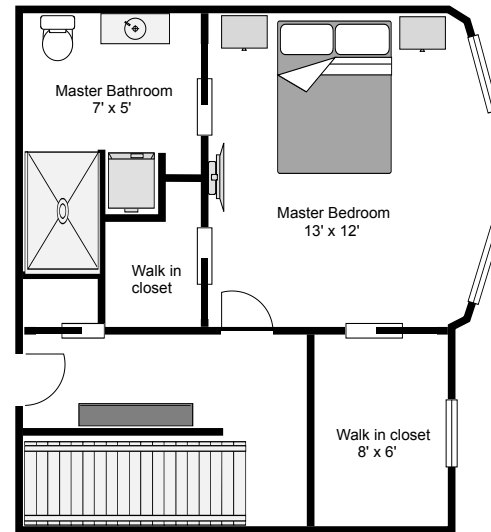

First Floor
Ceiling Height 9'4"