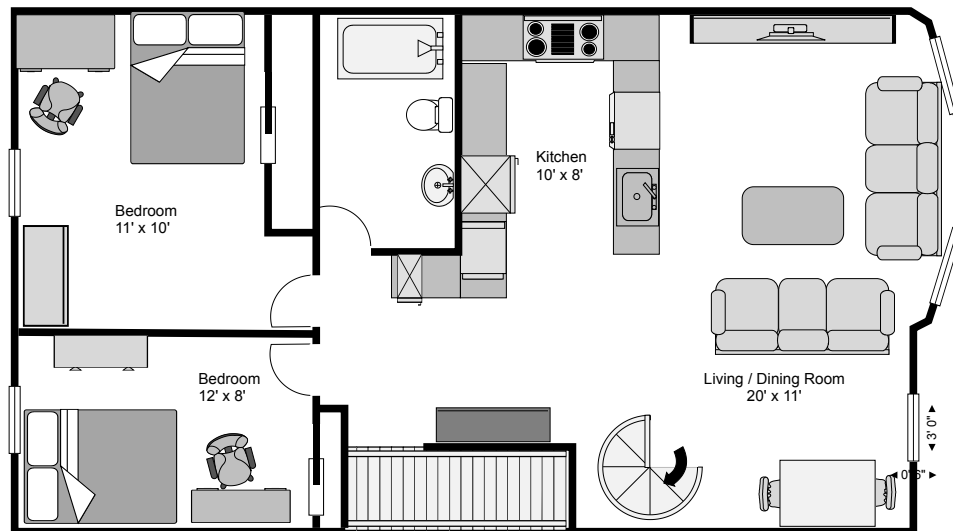

Second Floor
Ceiling Height 9'