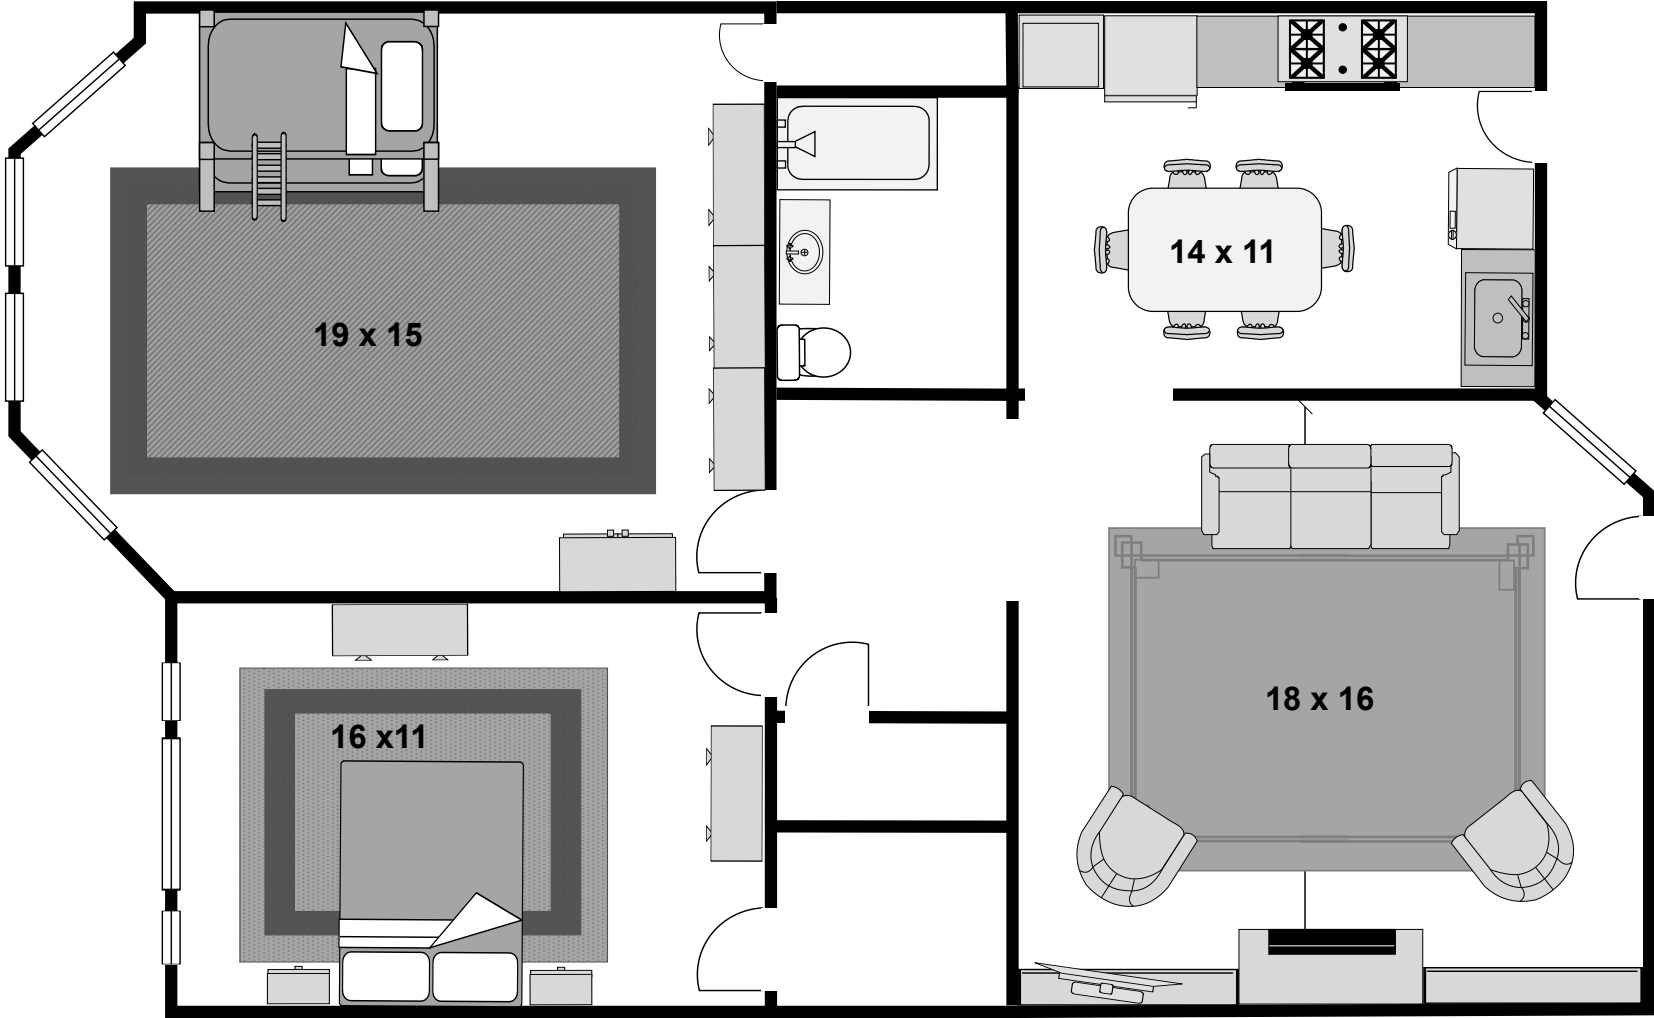

345 Commonwealth Ave. Unit 5

BOSTON, MA

Floorplan is for illustrative purposes only, subject to variations and not to scale.
Dimensions, square footage & floor plans are approximate only.
Copyright © 2021 BarthRE.com