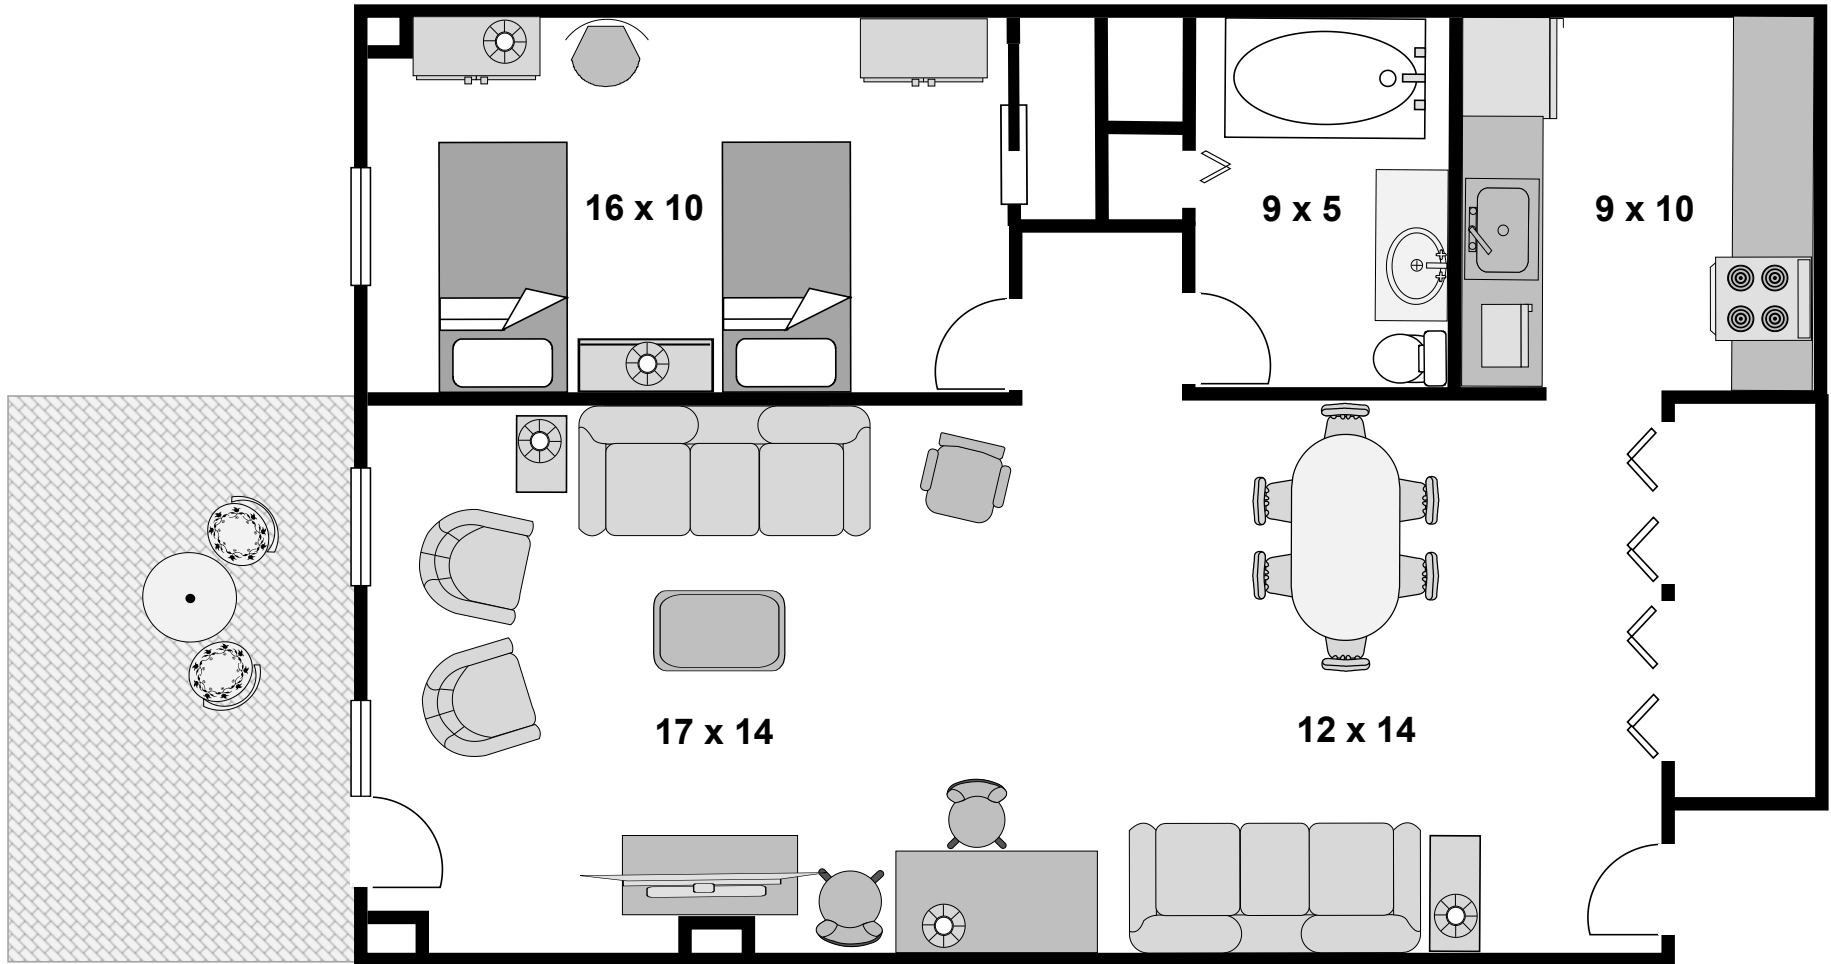

28 Atlantic Ave. #333

BOSTON, MA

Floorplan is for illustrative purposes only, subject to variations and not to scale.
Dimensions, square footage & floor plans are approximate only.
Copyright © 2021 BryanBarth.com